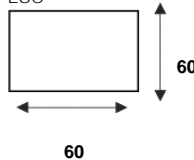

## STEL HEM ZELF SAMEN

HOCKER 90x60  
L90

HOCKER 80x60  
L80

HOCKER 70x60  
L70

HOCKER 60x60  
L60

LONGCHAIR SMALL  
TO70V | TO70H

LONGCHAIR LARGE  
TO90V | TO90H

HOEK MET EILAND LINKS | RECHTS  
X65VHJ | HJX65H