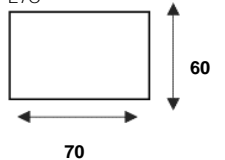

## STEL HEM ZELF SAMEN

HOCKER 90x60  
L90

HOCKER 80x60  
L80

HOCKER 70x60  
L70

HOCKER 60x60  
L60

LONGCHAIR SMALL  
TO70V | TO70H

LONGCHAIR LARGE  
TO90V | TO90H

HOEK MET EILAND LINKS | RECHTS  
X65VHJ | HJX65H