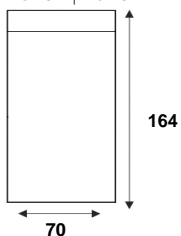

## STEL HEM ZELF SAMEN

HOCKER 90x60  
L90

HOCKER 80x60  
L80

HOCKER 70x60  
L70

HOCKER 60x60  
L60

LONGCHAIR SMALL  
TO70V | TO70H

LONGCHAIR LARGE  
TO90V | TO90H

HOEK MET EILAND LINKS | RECHTS  
X65VHJ | HJX65H