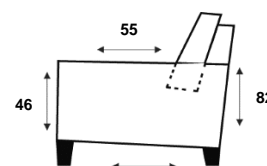

MULTI

STEL HEM ZELF SAMEN

*F21NM: Optie relaxfunctie inclusief hoofdsteun.

ALTIJD **IN.CLUSIEF**

KEUZE UIT MEERDERE
KLEUREN

OPTIE MET
HOOFDSTEUN

OPTIE MET
RELAXFUNCTIE

EXTRA 5 JAAR
GARANTIE
TEGEN MEERPRIJS
VERKRIJGBAAR

GEZINS-
VRIENDELIJK

ONDERHOUDS-
MIDDELEN
VERKRIJGBAAR