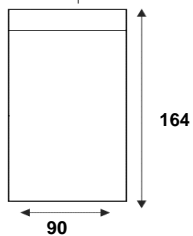

## STEL HEM ZELF SAMEN

HOCKER 90x60  
L90

HOCKER 80x60  
L80

HOCKER 70x60  
L70

HOCKER 60x60  
L60

LONGCHAIR SMALL  
TO70V | TO70H

LONGCHAIR LARGE  
TO90V | TO90H

HOEK MET EILAND LINKS | RECHTS  
X65VHJ | HJX65H