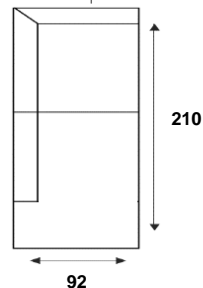

## STEL HEM ZELF SAMEN

HOCKER 90x60  
L90

HOCKER 80x60  
L80

HOCKER 70x60  
L70

HOCKER 60x60  
L60

LONGCHAIR SMALL  
TO70V | TO70H

LONGCHAIR LARGE  
TO90V | TO90H

HOEK MET EILAND LINKS | RECHTS  
X65VHJ | HJX65H