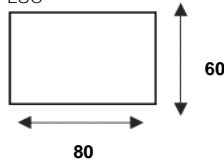

## STEL HEM ZELF SAMEN

HOCKER 90x60  
L90

HOCKER 80x60  
L80

HOCKER 70x60  
L70

HOCKER 60x60  
L60

LONGCHAIR SMALL  
TO70V | TO70H

LONGCHAIR LARGE  
TO90V | TO90H

HOEK MET EILAND LINKS | RECHTS  
X65VHJ | HJX65H