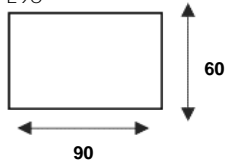

## STEL HEM ZELF SAMEN

HOCKER 90x60  
L90

HOCKER 80x60  
L80

HOCKER 70x60  
L70

HOCKER 60x60  
L60

LONGCHAIR SMALL  
TO70V | TO70H

LONGCHAIR LARGE  
TO90V | TO90H

HOEK MET EILAND LINKS | RECHTS  
X65VHJ | HJX65H